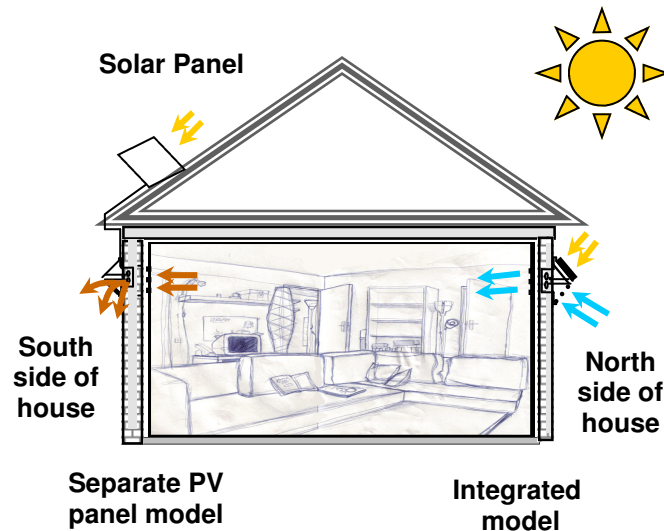

Cross flow Ventilation Schematic

Specifications

Model	Micro Whiz SW NM 19	Mini Whiz SW MW 60I	Mini Whiz SW MW 60EXT
Type	Multi function fan	Wall fan	Wall fan
Operation mode	Extraction or fresh air	Extraction or fresh air	Extraction or fresh air
Category	Integrated PV panel, Day & Night	Integrated PV panel, Day & Night	Separate PV panel, Day & Night
Fan capacity	19 cubic meter per hour under full sun	60 cubic meter per hour under full sun	60 cubic meter per hour under full sun
Solar Panel	2.0V, 500mA under full sun	3.6V, 500mA under full sun	3.6V, 500mA under full sun
Solar cells	Single Crystal Silicon	Single Crystal Silicon	Single Crystal Silicon
Motor	DC micro motor, 0.5 - 6.0V, 1,300 R.P.M.	DC micro motor, 0.5 - 6.0V, 1,300 R.P.M.	DC micro motor, 0.5 - 6.0V, 1,300 R.P.M.
Day/night operation	Yes	Yes	Yes
Battery	1.2V, NiMH rechargeable battery, 3000mAH.	1.2V, NiMH rechargeable battery, 3000mAH.	1.2V, NiMH rechargeable battery, 3000mAH.
Extra fan blade	One Intake Fan Blade enable it to be changed to become an Intake Fan	One Intake Fan Blade enable it to be changed to become an Intake Fan	One Intake Fan Blade enable it to be changed to become an Intake Fan
Colour	Stainless steel	White or Black	White or Black
Tube Diameter	116 mm	110 mm	110 mm
Material	Stainless steel	ABS Plastic	ABS Plastic
Dimensions	Diameter: 215 mm External height: 36 mm Internal dept: 40 mm	Frame: 210x240 mm Int. dept: 60 mm Tot. dept: 180 mm	Frame: 210x240 mm Int. dept: 60 mm Tot. dept: 180 mm
Weight	450 g	750 g	1000 g
Shipping dimensions	240x235x85mm 850g	240x220x260m m 1100g	240x220x260mm 1400g
Options	Extension sleeve