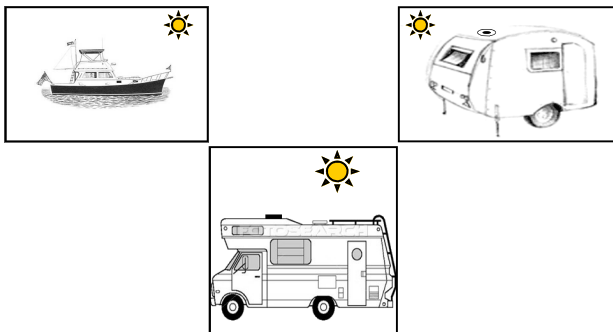

# ≡ The concept

- ⇒ **Mini WHIZ & Micro Whiz** ventilation fans are designed for preventing condensation, mould, mildew, musty smells, dampness etc. in smaller areas
- ⇒ The Whiz units can ventilate either through extraction or introduction of fresh air—or if multiple units are operated together—a combination of both to generate cross flow ventilation
- ⇒ The fans are **powered by the sun**, and operate without any cost
- ⇒ Supplied with high quality Ni-MH rechargeable battery for day/night operation
- ⇒ No wiring, no plugs, **no noise**, and once installed **no running cost** whatsoever
- ⇒ Safe and **pollution free**
- ⇒ Water resistant
- ⇒ Fully automatic
- ⇒ On/off switch

**Micro Whiz is ideal for boats, campervans, caravans, cars and vans!**