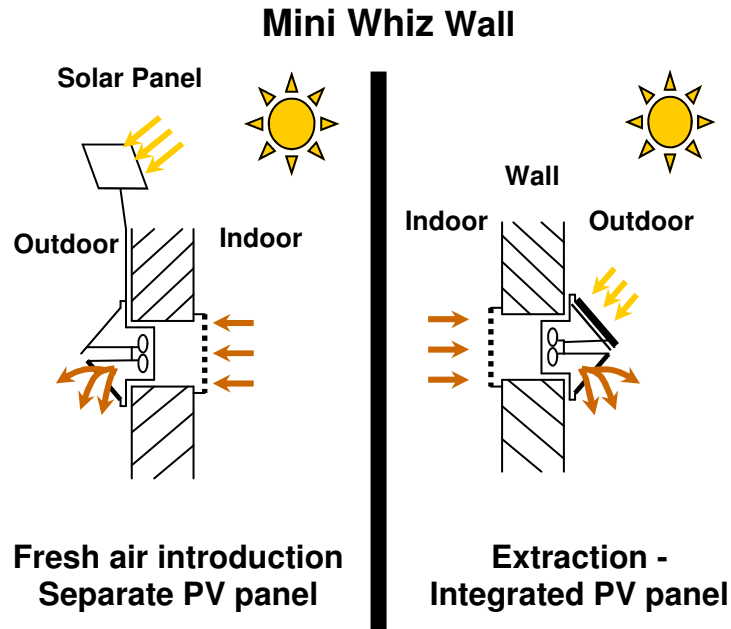

Micro Whiz & Mini Whiz