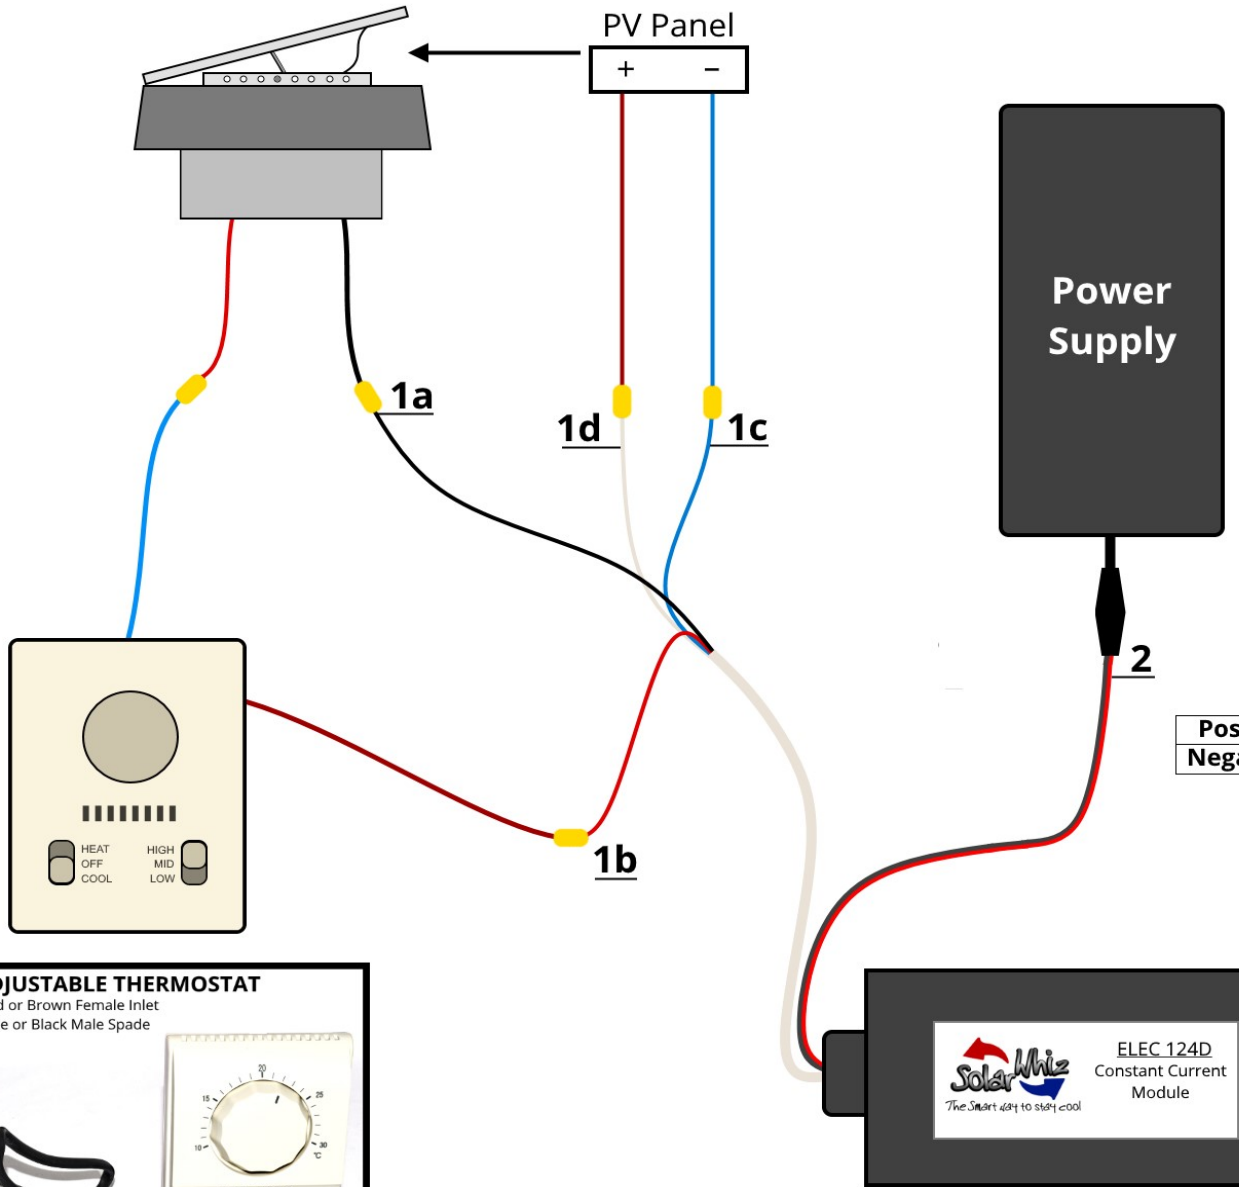

Constant Current Module Wiring Diagram

Wire Colour Guide

	Fan	Module	PV Panel
Positive [+]	Red, Brown	Yellow, White	Brown
Negative [-]	Black, Blue	Blue, Green	Blue