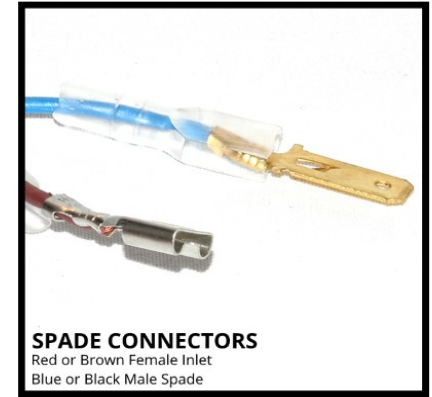

Constant Current Module Wiring Diagram

Wire Colour Guide

	Fan	Module	PV Panel
Positive [+]	Red, Brown	Yellow, White	Brown
Negative [-]	Black, Blue	Blue, Green	Blue