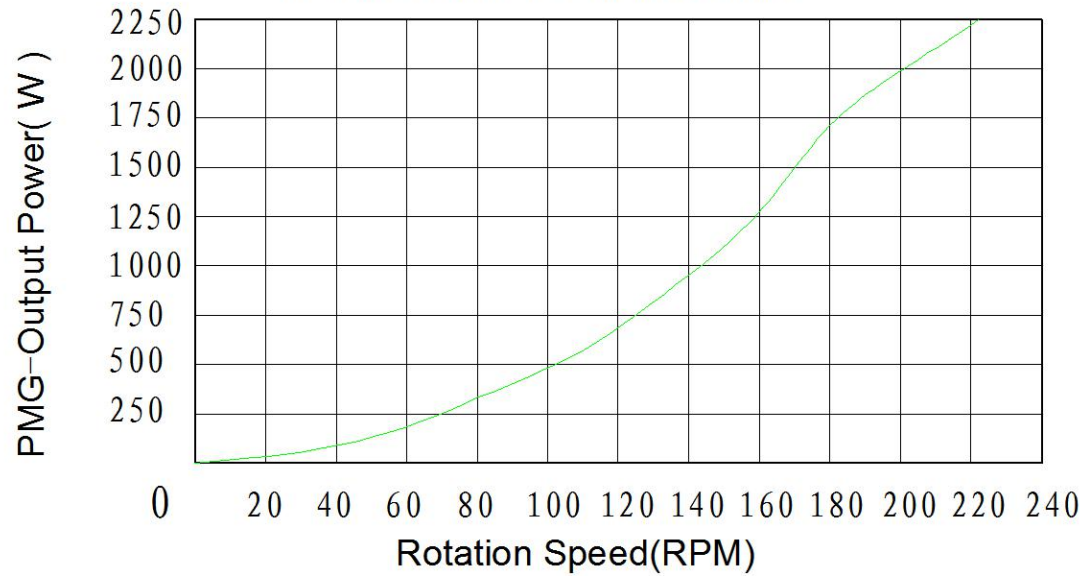

2KW PMG technical data

BF-PMG-2KW Input Torque Curve

BF-PMG-2KW POWER CURVE

BF-PMG-2KW Open Circuit Voltage