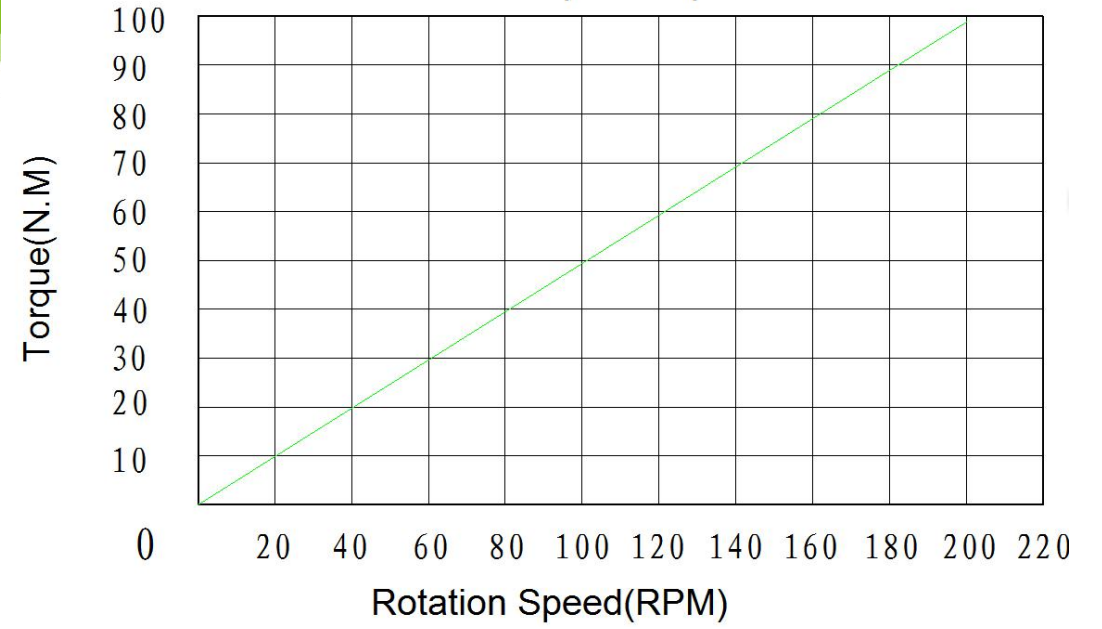

2KW PMG technical data

BF-PMG-2KW Input Torque Curve

BF-PMG-2KW POWER CURVE

BF-PMG-2KW Open Circuit Voltage